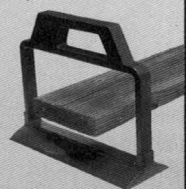

Little Wizard \$19.95*

- Economical
- 2" scanning coil
- Effective to 2" deep

Lumber Wizard \$99.95*

- 6" scanning coil
- Faster Scanning
- Effective to 4" deep
- Vibration Alert -
- Allows use in noisy workshops

Wood Scan Wizard \$139.95*

- Fastest Scanning
- Scan up to 6"x12"x any length
- Scan all 4 sides of lumber at once
- Effective to 4" deep
- Use hand-held or in benchtop stand

Call to find a dealer near you,
or visit us on the web: